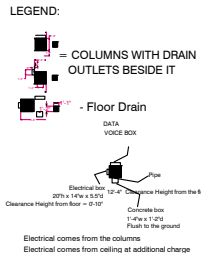

# SciTech 9-13 January 2017 Gaylord Texan Resort & Convention Center · Grapevine, Texas

HALL D

**Longhorn Exhibit  
Halls E&F**  
56-10x10 booths  
9-10x20 booths  
2-20x20 booths  
Ceiling height is 24'  
Aisle widths as noted

Ceiling Ht. Hall E/F = 24'-0"  
Ceiling Ht. Prefunction = 12'-0"

arata expositions, inc.  
15928 tournament drive  
gaithersburg, md 20877  
(phone) 301-921-0800  
(fax) 301-990-1717  
www.arataexpo.com