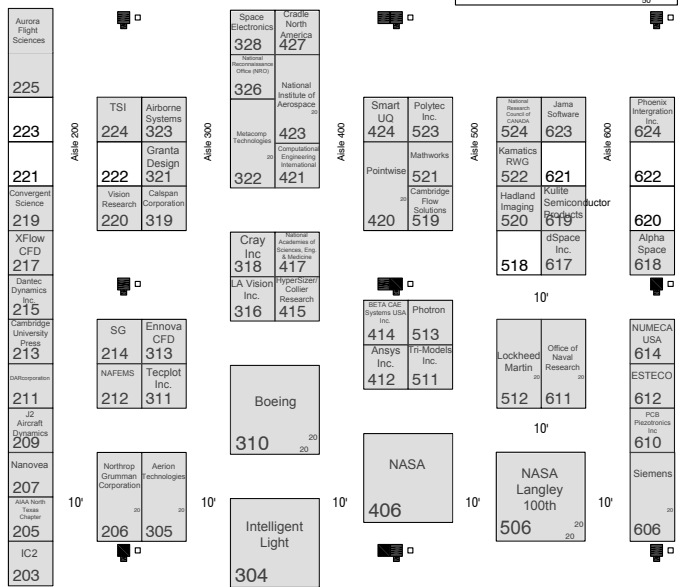

# SciTech 9-13 January 2017 Gaylord Texan Resort & Convention Center · Grapevine, Texas

HALL D

**Longhorn Exhibit  
Halls E&F**  
56-10x10 booths  
9-10x20 booths  
2-20x20 booths  
Ceiling height is 24'  
Aisle widths as noted

Ceiling Ht. Hall E/F = 24'-0"  
Ceiling Ht. Prefunction = 12'-0"

arata expositions, inc.  
15928 tournament drive  
gaithersburg, md 20877  
(phone) 301-921-0800  
(fax) 301-990-1717  
www.arataexpo.com